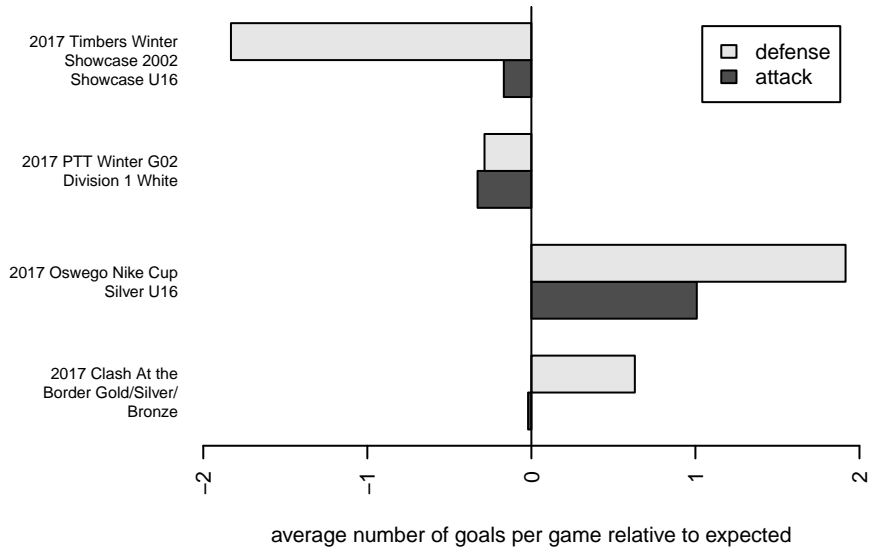

Performance relative to 13 month average