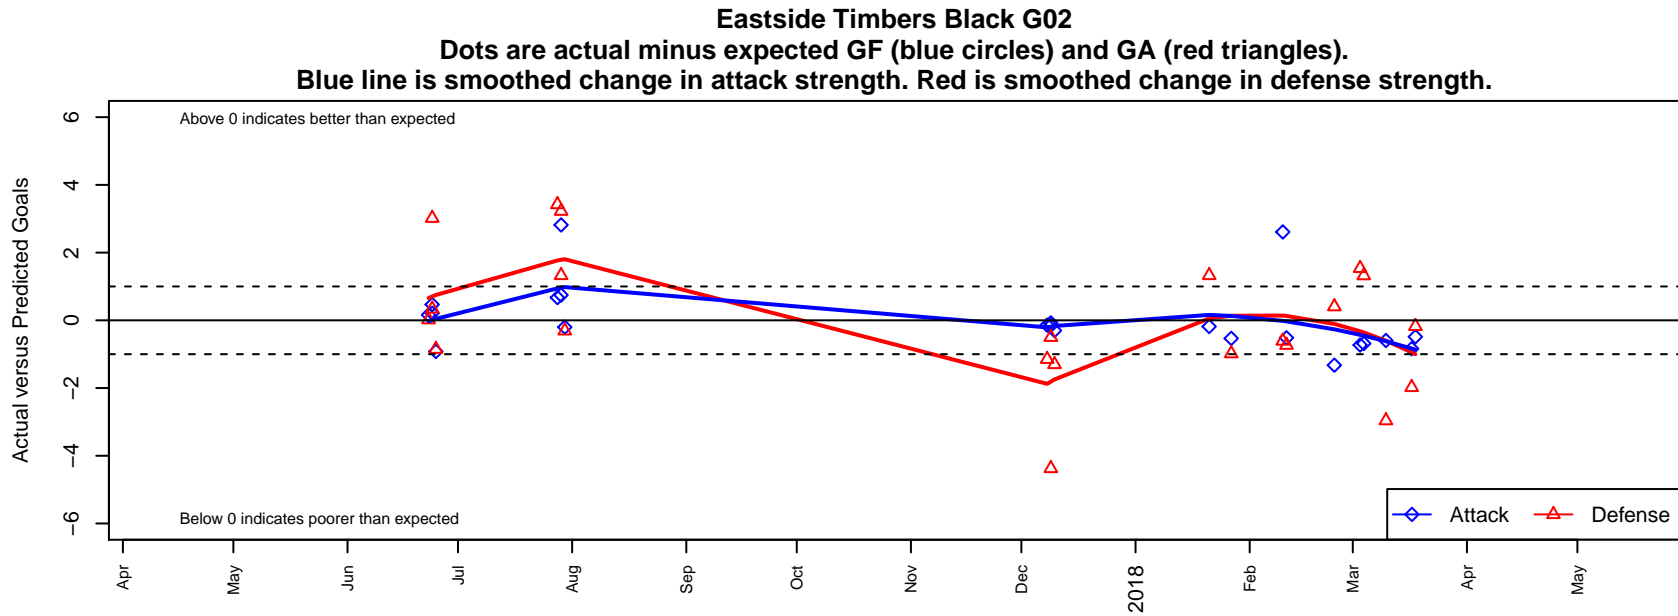

## Eastside Timbers Black G02

Eastside Timbers  
 Gresham, OR  
 G02 total strength=986  
 attack=1.78 defense=2.04  
 spr league = PTT Win G02 Div 1 White  
 notes= Feyenoord

alt names used:  
 EASTSIDE SOCCER EASTSIDE TIMBERS 02  
 EASTSIDE TIMBERS 02G BLACK  
 EASTSIDE TIMBERS 02G BLACK (OR)  
 EST 02G Black

Venues played:  
 2017 Clash At the Border Gold/Silver/Bronze  
 2017 Oswego Nike Cup Silver U16  
 2017 Timbers Winter Showcase 2002 Showcas  
 2017 PTT Winter G02 Division 1 White

**attack and defense variance (black dot)  
relative to other teams  
and top 10 in region**